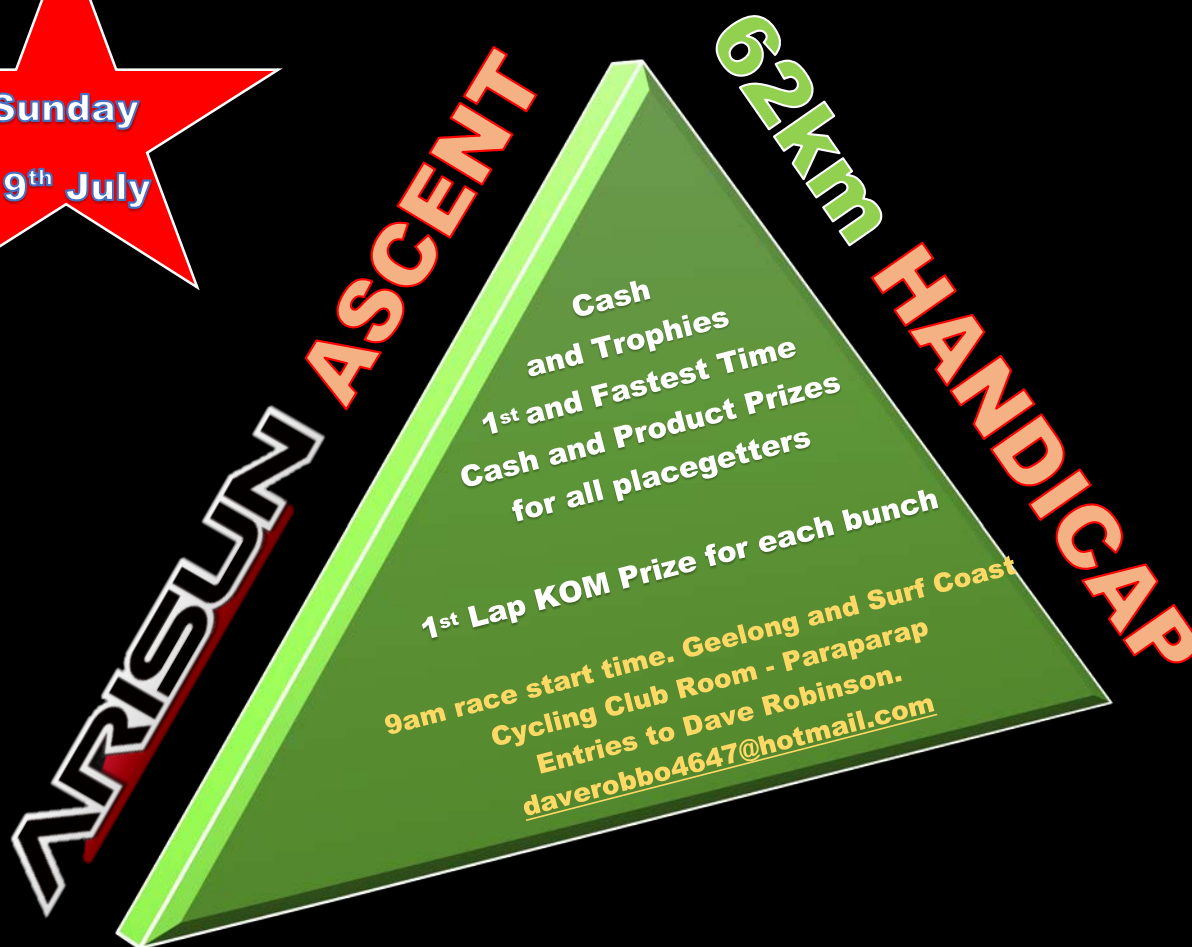

ARISUN

BICYCLE TYRES

GSCC

GEELONG & SURF COAST CYCLING CLUB INC

Sunday

19th July

Course: Start at Club Rooms, up Hendry Main Rd, Larcombes Rd, left into Forest Rd, to Gundrys Rd turnaround, left into Gum flats (neutral), turn around at bottom (neutral), **KOM (top of Gum Flats)** left into Forest Rd straight to Larcombes Rd, left into Larcombes Rd, left into Nobles Rd, out and back Nobles Rd, right into Larcombes Rd, right into Forest Rd to Gundrys Rd turnaround, left into Gum Flats Rd (neutral), turn around at bottom (neutral), Hill top finish before Forest Rd.